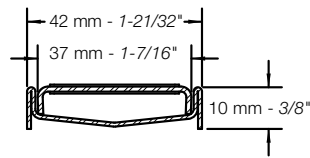

Support de bride

**1x**

Raccord en ABS

1x

Raccord en PVC

**4x**Coins d'étanchéité
internes**2x**Coins d'étanchéité
externes**1x**Manchon
de tuyeau
(20 mm - 3/4")**1x**Manchon pour
valve de mélange
(114 mm - 4-1/2")**1x**

ENSEMBLE DE GRILLE ET CANIVEAU

Contenu

1x Grille

4 options :

- HERRINGBONE
- SLANT
- FLORAL
- SQUARE

2x Capuchons de fermeture

1x Caniveau

HERRINGBONE

SLANT

FLORAL

SQUARE

Ensemble de grille et caniveau – Acier inoxydable brossé				
Longueur = cm - po	HERRINGBONE	SLANT	FLORAL	SQUARE
	Art.- No.	Art.- No.	Art.- No.	Art.- No.
122 - 48	KL VRI D13 EB 122	KL VRI D14 EB 122	KL VRI D5 EB 122	KL VRI D3 EB 122
244 - 96	KL VRI D13 EB 244	KL VRI D14 EB 244	KL VRI D5 EB 244	KL VRI D3 EB 244